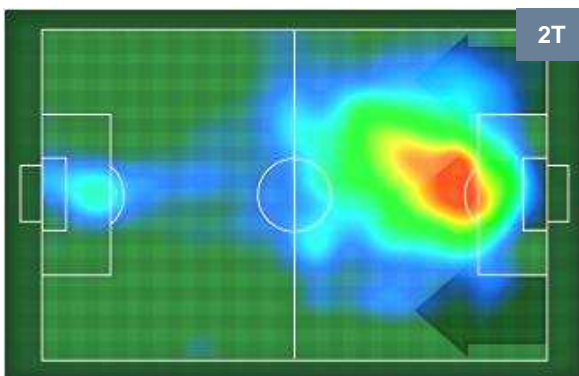

PESCARA

PES 1

1 SAM

SAMPDORIA

MVP (Most Valuable Player)

HUGO CAMPAGNARO		14
PESCARA		PES
Ruolo:	Difensore	
Altezza:	1,81m	
Peso:	85 Kg	
Data Nascita:	27/06/1980	
Nazionalità:	ARG	
Jog 27% - Run 67% - Sprint 6% Km 10.727		
2.893	7.213	0.621
Statistiche		
Gol	1	
Occasioni da gol	1	
Totale tiri	1	
Tiri in porta (Gol)	1(1)	
Azioni attacco	1	
Palle recuperate	1	
Minuti giocati	96'	
HeatMap		

KAROL LINETTY		16
SAMPDORIA		SAM
Ruolo:	Centrocampista	
Altezza:	1,76m	
Peso:	73 Kg	
Data Nascita:	02/02/1995	
Nazionalità:	POL	
Jog 26% - Run 66% - Sprint 8% Km 10.821		
2.773	7.147	0.901
Statistiche		
Occasioni da gol	1	
Totale tiri	1	
Assist	1	
Azioni attacco	2	
Palle recuperate	2	
Falli subiti	2	
Minuti giocati	96'	
HeatMap