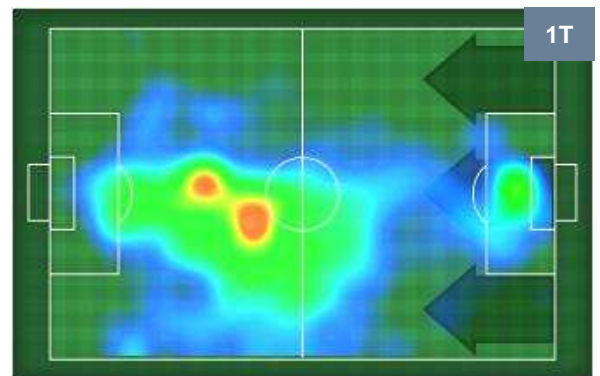

PESCARA

PES 1

1 SAM

SAMPDORIA

MVP (Most Valuable Player)

HUGO CAMPAGNARO		14
PESCARA		PES
Ruolo:	Difensore	
Altezza:	1,81m	
Peso:	85 Kg	
Data Nascita:	27/06/1980	
Nazionalità:	ARG	
Jog 27% - Run 67% - Sprint 6% Km 10.727		
2.893	7.213	0.621
Statistiche		
Gol	1	
Occasioni da gol	1	
Totale tiri	1	
Tiri in porta (Gol)	1(1)	
Azioni attacco	1	
Palle recuperate	1	
Minuti giocati	96'	
HeatMap		

KAROL LINETTY		16
SAMPDORIA		SAM
Ruolo:	Centrocampista	
Altezza:	1,76m	
Peso:	73 Kg	
Data Nascita:	02/02/1995	
Nazionalità:	POL	
Jog 26% - Run 66% - Sprint 8% Km 10.821		
2.773	7.147	0.901
Statistiche		
Occasioni da gol	1	
Totale tiri	1	
Assist	1	
Azioni attacco	2	
Palle recuperate	2	
Falli subiti	2	
Minuti giocati	96'	
HeatMap